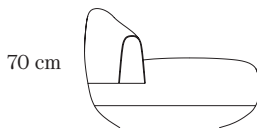

Hug  
220

Cristián Mohaded

220 cm

70 cm

110 cm

Un sistema di sedute di Cristián Mohaded che coniuga freschezza ed eleganza. Moduli a scacchiera compongono e decorano le sedute, celebrando la vivace non-coerenza di Meritalia®.

A seating system by Cristián Mohaded that combines freshness with elegance. Checkerboard-shaped modules make up and decorate the seats, celebrating Meritalia®'s vibrant inconsistency.

Dimensioni 220 × 110 × 70 cm  
Peso 85 kg  
Codice HUG220

Dimensions 220 × 110 × 70 cm  
Weight 85 kg  
Code HUG220

Meritalia®

IT  
EN

Specifiche Tecniche  
Technical Specifications

Dimensions 110 × 92 × 70 cm  
Weight 50 kg  
Code HUG110

Meritalia®

IT  
EN

Specifiche Tecniche  
Technical Specifications