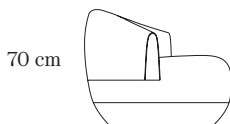

70 cm

92 cm

Un sistema di sedute di Cristián Mohaded che coniuga freschezza ed eleganza. Moduli a scacchiera compongono e decorano le sedute, celebrando la vivace non-coerenza di Meritalia®.

A seating system by Cristián Mohaded that combines freshness with elegance. Checkerboard-shaped modules make up and decorate the seats, celebrating Meritalia®'s vibrant inconsistency.

Dimensioni 110 × 92 × 70 cm
Peso 50 kg
Codice HUG110

Dimensions 110 × 92 × 70 cm
Weight 50 kg
Code HUG110

Meritalia®

IT
EN

Specifiche Tecniche
Technical Specifications