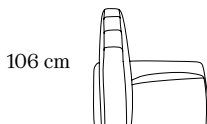

106 cm

94 cm

Montanara è una seduta modulare dalla forma surreale che rimanda a un ideale paesaggio montano innevato, ribaltando il concetto di interno-esterno. Morbido poliuretano rivestito con cotone stampato.

Montanara is a modular seat with a surreal form that suggests an ideal snowy mountain landscape, reversing the indoor-outdoor concept. Soft polyurethane upholstered with printed cotton.

Dimensioni 164 × 94 × 106 cm
Peso 49 kg
Codice MONSEAT

Dimensions 164 × 94 × 106 cm
Weight 49 kg
Code MONSEAT