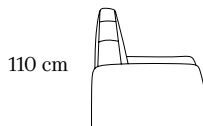

110 cm

94 cm

Montanara è una seduta modulare dalla forma surreale che rimanda a un ideale paesaggio montano innevato, ribaltando il concetto di interno-esterno. Morbido poliuretano rivestito con cotone stampato.

Montanara is a modular seat with a surreal form that suggests an ideal snowy mountain landscape, reversing the indoor-outdoor concept. Soft polyurethane upholstered with printed cotton.

Dimensioni 163 × 94 × 110 cm
Peso 86 kg
Codice MONARM

Dimensions 163 × 94 × 110 cm
Weight 86 kg
Code MONARM