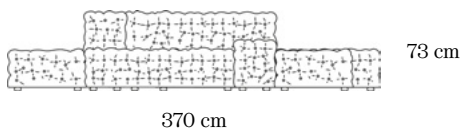

La Michetta

Composizione 8

Gaetano Pesce

Divano componibile, fatto di moduli eclettici, disponibili in diverse dimensioni e colori, che possono essere continuamente riorganizzati a seconda del gusto e delle necessità.

Modular sofa, made of eclectic modules, available in different sizes and colours, which can be continuously rearranged according to taste and needs.

Dimensioni
Tessuti

370 x 245 x 73 cm
Velluto

Dimensions
Textiles

370 x 245 x 73 cm
Velvet