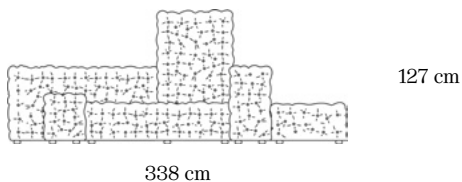

La Michetta

Composizione 7

Gaetano Pesce

Divano componibile, fatto di moduli eclettici, disponibili in diverse dimensioni e colori, che possono essere continuamente riorganizzati a seconda del gusto e delle necessità.

Modular sofa, made of eclectic modules, available in different sizes and colours, which can be continuously rearranged according to taste and needs.

Dimensioni
Tessuti

338 x 215 x 127 cm
Velluto

Dimensions
Textiles

338 x 215 x 127 cm
Velvet