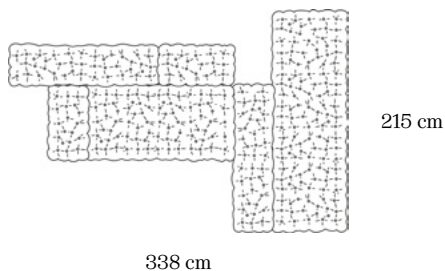

La Michetta

Composizione 7

Gaetano Pesce

Divano componibile, fatto di moduli eclettici, disponibili in diverse dimensioni e colori, che possono essere continuamente riorganizzati a seconda del gusto e delle necessità.

Modular sofa, made of eclectic modules, available in different sizes and colours, which can be continuously rearranged according to taste and needs.

Dimensioni
Tessuti

338 x 215 x 127 cm
Velluto

Dimensions
Textiles

338 x 215 x 127 cm
Velvet