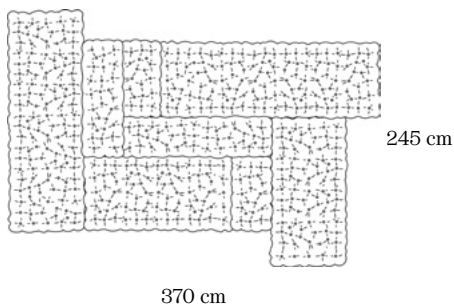

La Michetta

Composizione 8

Gaetano Pesce

Divano componibile, fatto di moduli eclettici, disponibili in diverse dimensioni e colori, che possono essere continuamente riorganizzati a seconda del gusto e delle necessità.

Modular sofa, made of eclectic modules, available in different sizes and colours, which can be continuously rearranged according to taste and needs.

Dimensioni
Tessuti

370 x 245 x 73 cm
Velluto

Dimensions
Textiles

370 x 245 x 73 cm
Velvet