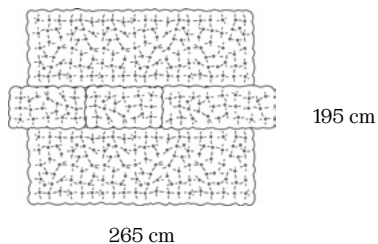

La Michetta

Composizione 6

Gaetano Pesce

Divano componibile, fatto di moduli eclettici, disponibili in diverse dimensioni e colori, che possono essere continuamente riorganizzati a seconda del gusto e delle necessità.

Modular sofa, made of eclectic modules, available in different sizes and colours, which can be continuously rearranged according to taste and needs.

Dimensioni
Tessuti

265 x 195 x 127 cm
Velluto

Dimensions
Textiles

265 x 195 x 127 cm
Velvet