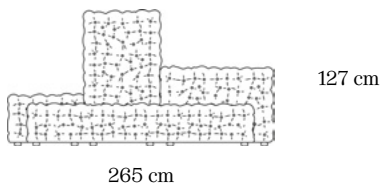

La Michetta

Composizione 6

Gaetano Pesce

Divano componibile, fatto di moduli eclettici, disponibili in diverse dimensioni e colori, che possono essere continuamente riorganizzati a seconda del gusto e delle necessità.

Modular sofa, made of eclectic modules, available in different sizes and colours, which can be continuously rearranged according to taste and needs.

Dimensioni
Tessuti

265 x 195 x 127 cm
Velluto

Dimensions
Textiles

265 x 195 x 127 cm
Velvet